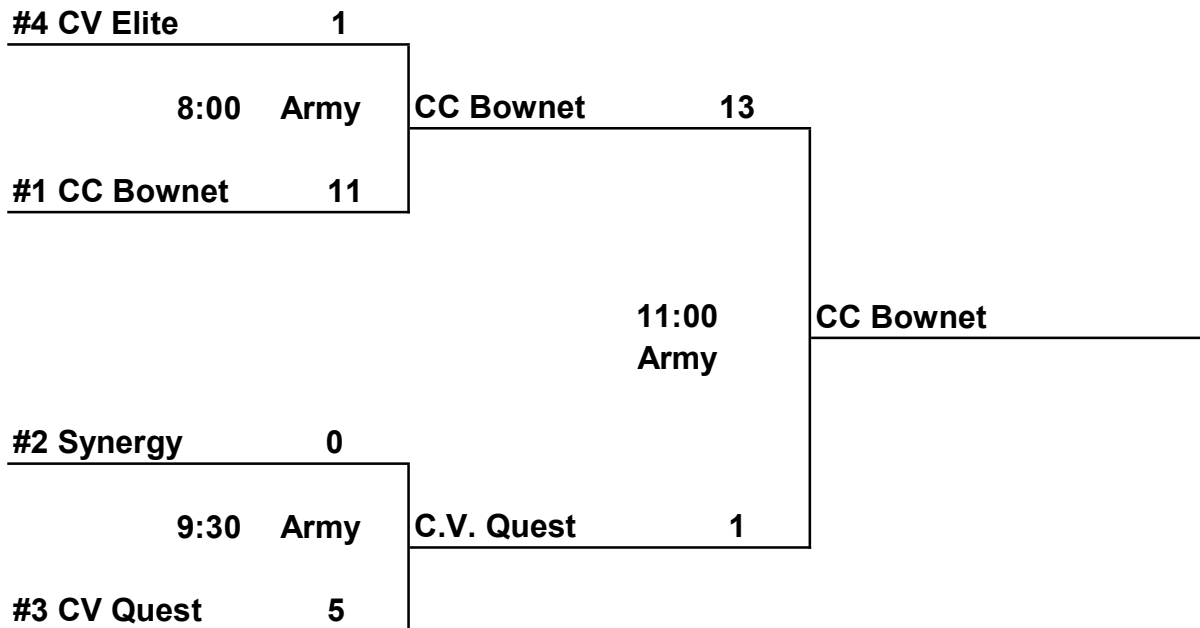

Sunday Bracket 16U/18U

All Games will be Played at Tulare Youth Softball Park

No Dogs Allowed in the Facilities

The results of these brackets are FINAL one hour after posting.
Post Time is 5:15 pm