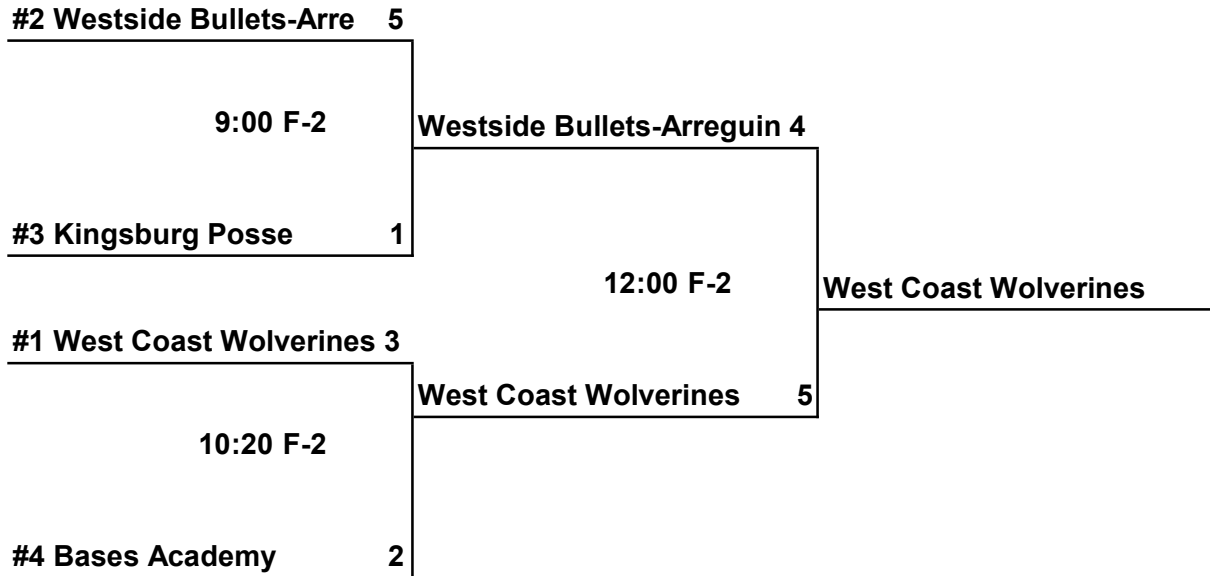

**Sunday Bracket - 12U Gold**

*All Games will be Played at Madera Soth High Softball Complex*

No Dogs Allowed in the Facilities

**Sunday Bracket - 12U Silver**

*All Games will be Played at Madera Soth High Softball Complex*

No Dogs Allowed in the Facilities

The results of these brackets are FINAL one hour after posting.  
Post Time is 5:15 pm