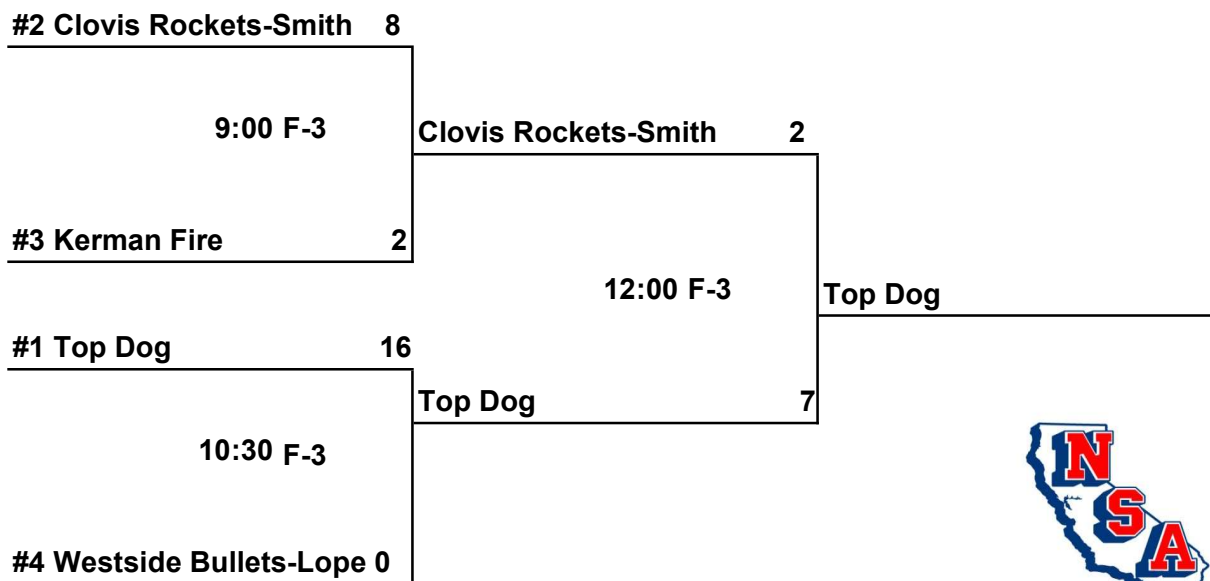

**Sunday Bracket - 12U Gold**

*All Games will be Played at Madera Soth High Softball Complex*

No Dogs Allowed in the Facilities

**Sunday Bracket - 12U Silver**

*All Games will be Played at Madera Soth High Softball Complex*

No Dogs Allowed in the Facilities

The results of these brackets are FINAL one hour after posting.  
Post Time is 5:15 pm