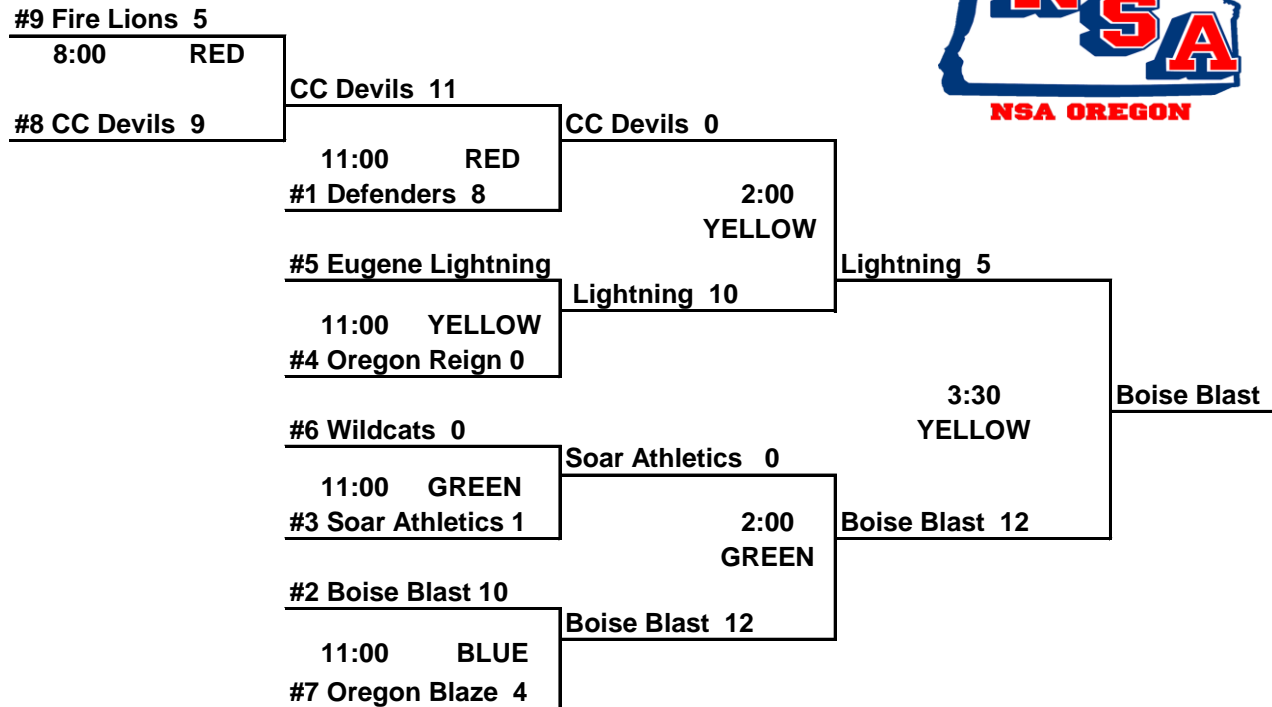

Sunday Brackets-12U Gold

All Games will be Played at SkyLine Park

NO Dogs Allowed in Park

Sunday Brackets-12U Silver

All Games will be Played at SkyLine Park

NO Dogs Allowed in Park