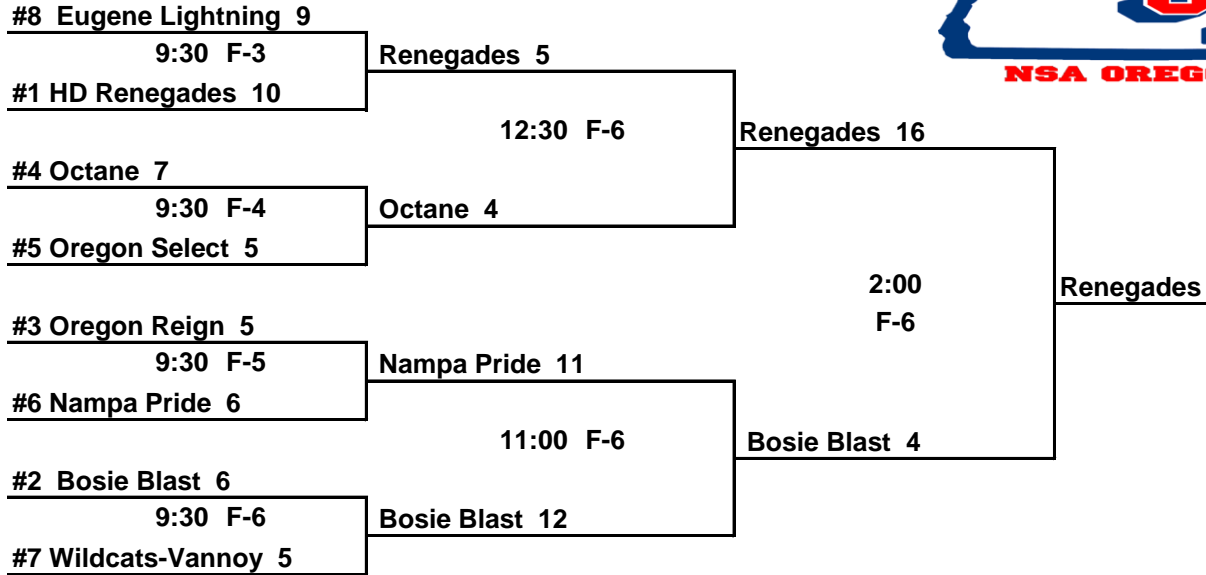

BEND SUMMER CLASH JUNE 3-4, 2023

Sunday Bracket-14U Gold

All Games will be Played at Pine Nursery Park

No Dogs Allowed in the Facilities

Sunday Bracket -14U Silver

All Games will be Played at Pine Nursery Park

No Dogs Allowed in the Facilities

The results of these brackets are FINAL one hour after posting.

Post Time is 12:30 am