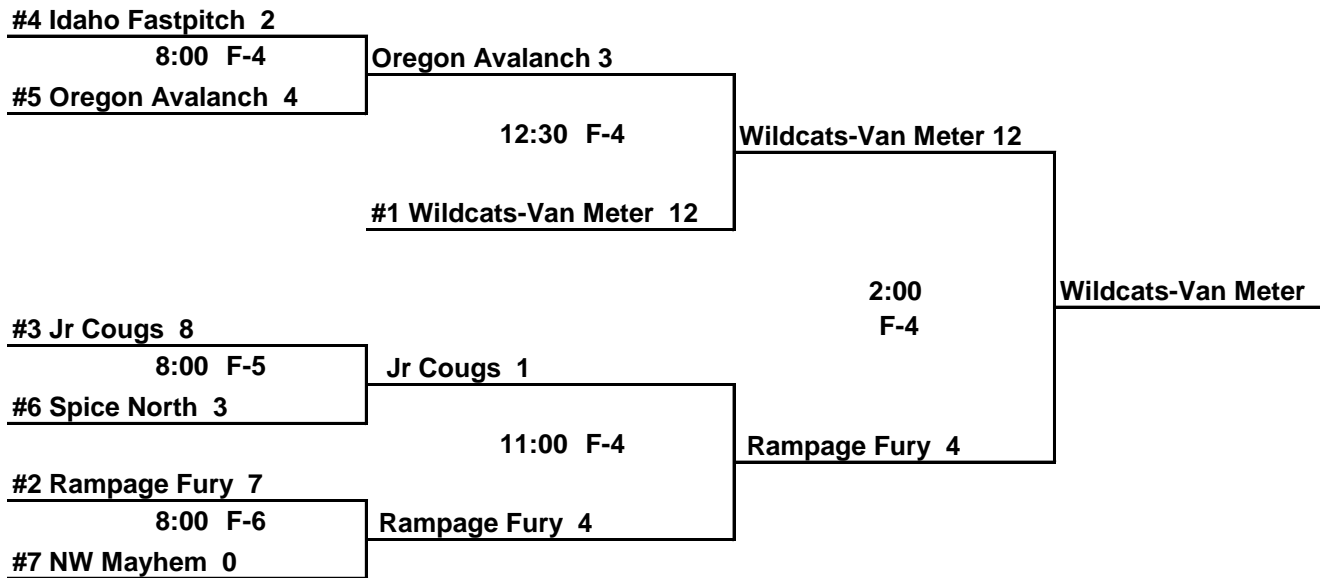

BEND SUMMER CLASH JUNE 3-4, 2023

Sunday Bracket-14U Gold

All Games will be Played at Pine Nursery Park

No Dogs Allowed in the Facilities

Sunday Bracket -14U Silver

All Games will be Played at Pine Nursery Park

No Dogs Allowed in the Facilities

The results of these brackets are FINAL one hour after posting.

Post Time is 12:30 am